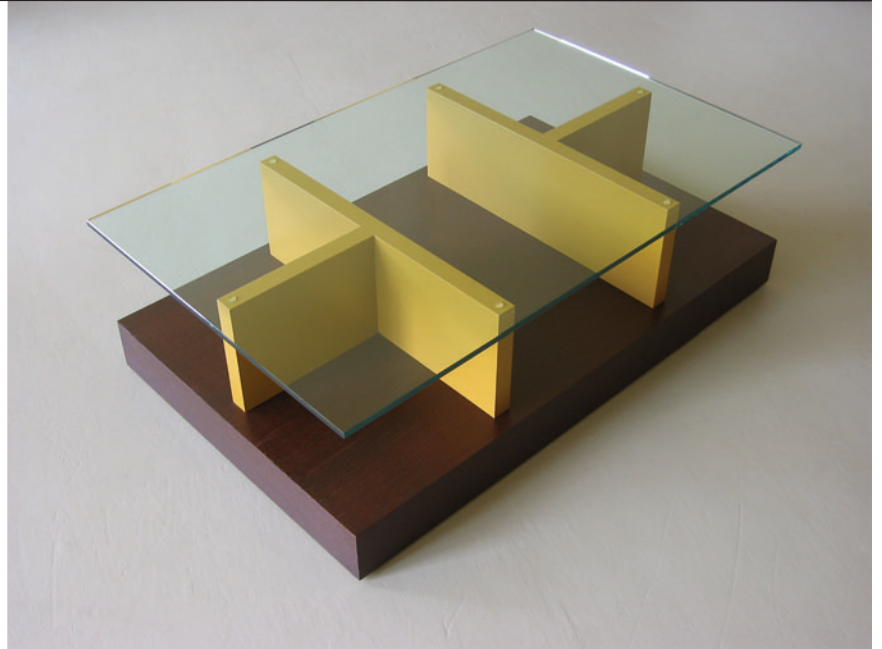

TERRACE rectangular coffee table

A collection of tables with surface for books, magazines and display.

Copyright 2002-2006 Jason Lees Design

materials: Shown in Wenge with mustard lacquer and glass.

Additional shapes and sizes available.

dimensions: 48w x 30d x 15h

Additional shapes and sizes available.